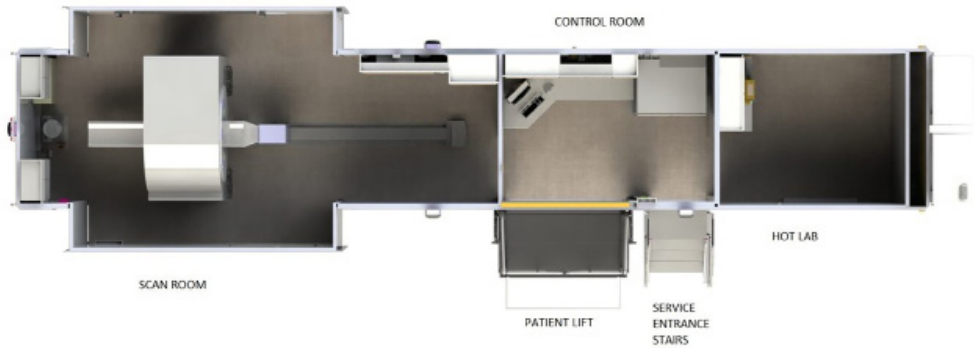

Siemens Biograph Horizon