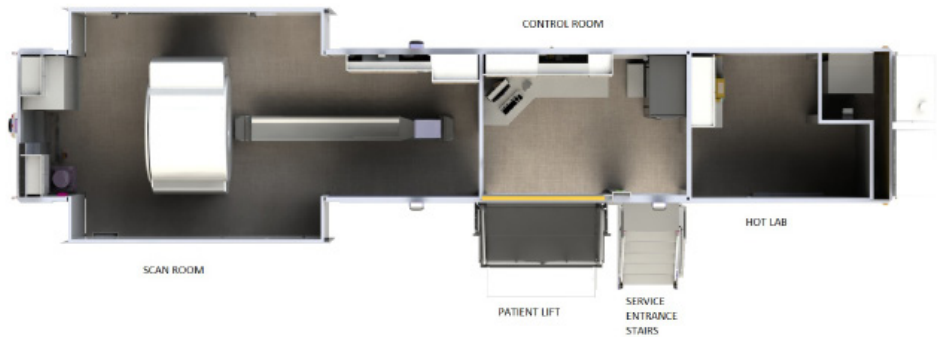

Siemens Biograph mCT

Why Choose Armor Mobile Systems

- Custom-Built Steel Frame/Chassis for Extra Rigidity
- Exterior Compartments are Rust and Leak Free with Key-less Locks
- Central Power Switch Controls, Safe and Conveniently Located Inside Trailer
- European-Style Cabinetry with Push-Button Latches
- Four Hydraulic Leveling Jacks
- Heat-Protecting Ceramic Roof Coating Applied. Reflects up to 99% of Radiant Energy to Reduce Strain on A/C and Provide a More Comfortable Interior
- Rivetless 0.80" Side Panels
- Proudly Made in the USA
- Expandable Sides, Dual 14' x 26"
- All- Aluminum Body
- 50' Shore Cable, Accessible from Both Sides
- Easy-Slide, Self-Storing Step Platform and Easy-to-Store Steps
- Control Room with Full Counter and Cabinets
- FMVSS 403/404 Certified Lift Gate
- Two Phone Lines and Data Lines
- Emergency Lights, Built-In

4600 N. Mason Montgomery Road | Mason, OH 45040 | 513-923-5604 | Sales@ArmorMobile.com

Contact Us Today
www.ArmorMobile.com