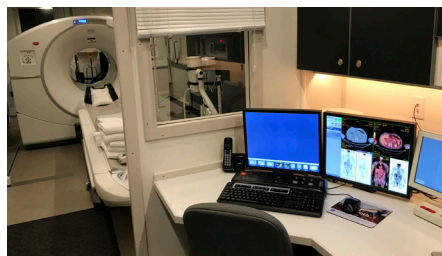

GE Discovery IQ MI DR