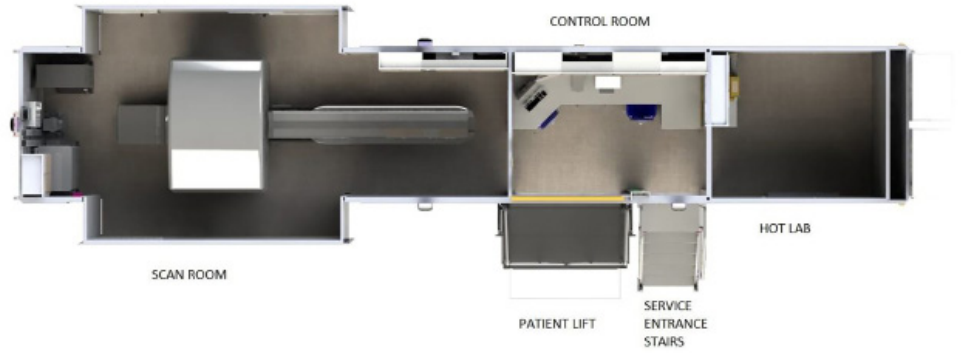

GE Discovery IQ MI DR